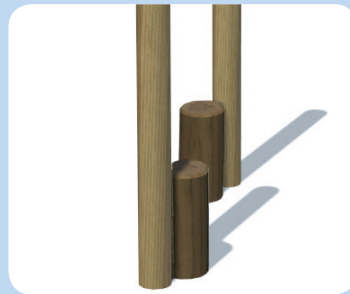

Stretch Posts Set of two

Range: Fitness Trail - Low Level
Code: PLTT175-A-PT
Age: 4+ yrs
Colour: Natural

Pressure treated 'Play Grade' sanded timber

Children have to stride & stretch from one section to another

Timber posts offer support to the children on their way across

Free Height of Fall: 0.3m
Surface Area: 6m²
(---) Minimum Space 1.5m