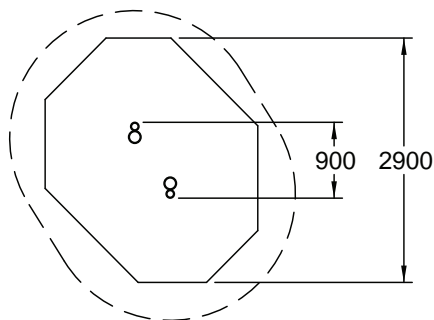

Stretch Posts Set of two

Range: Fitness Trail - Low Level
Code: PLTT175-A-PT
Age: 4+ yrs
Colour: Natural

Pressure treated 'Play Grade' sanded timber

Children have to stride & stretch from one section to another

Timber posts offer support to the children on their way across

Free Height of Fall: 0.3m
Surface Area: 6m²
(---) Minimum Space 1.5m